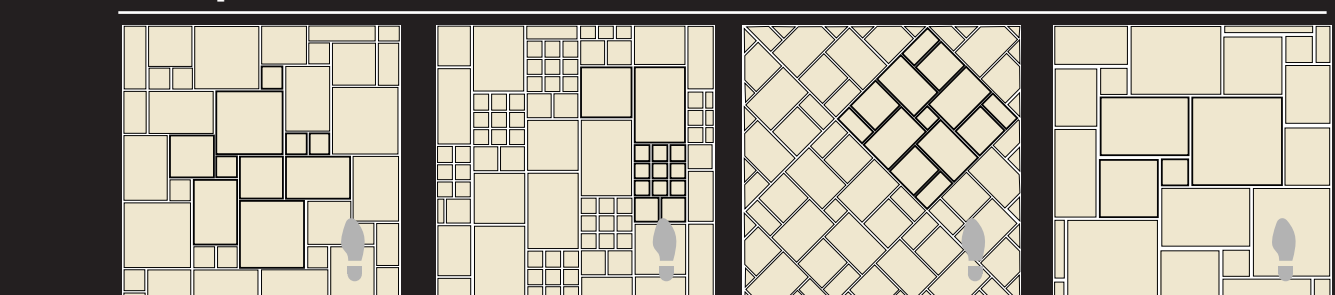

Multiple Tile Patterns

Chateau 19 pcs. per 100 s/f 18" x 18" 43% 19 pcs. per 100 s/f 12" x 18" 29% 19 pcs. per 100 s/f 12" x 12" 19% 36 pcs. per 100 s/f 6" x 6" 9%	Cyprus 33 pcs. per 100 s/f 12" x 18" 41% 27 pcs. per 100 s/f 12" x 12" 27% 56 pcs. per 100 s/f 6" x 6" 14% 162 pcs. per 100 s/f 4" x 4" 18%	Diamond Pinwheel 33 pcs. per 100 s/f 12" x 18" 49% 33 pcs. per 100 s/f 12" x 12" 33% 33 pcs. per 100 s/f 6" x 12" 16% 8 pcs. per 100 s/f 6" x 6" 2%	Hopscotch (Modified) 24 pcs. per 100 s/f 18" x 18" 47% 25 pcs. per 100 s/f 12" x 18" 30% 21 pcs. per 100 s/f 12" x 12" 18.5% 20 pcs. per 100 s/f 6" x 6" 4.5%